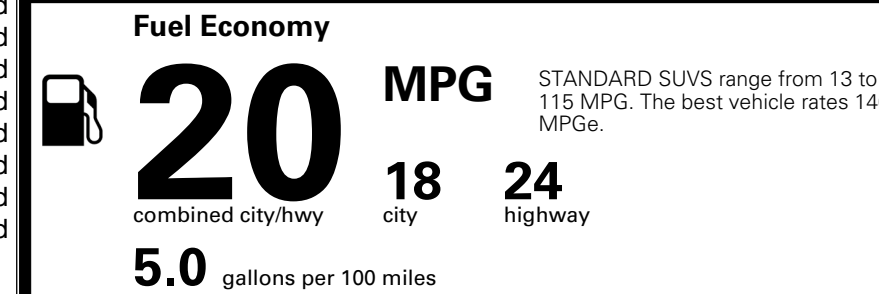

\$495.00
 \$625.00
 \$250.00
 \$155.00
 \$390.00
 \$145.00

MSRP INCLUDING OPTIONS

\$ 49,350.00

INLAND FREIGHT AND HANDLING

\$ 1,545.00

TOTAL MANUFACTURER'S SUGGESTED RETAIL PRICE ▶

\$ 50,895.00

TOTAL ADDITIONAL WEIGHT: 19.8

EPA DOT Fuel Economy and Environment

Gasoline Vehicle

You spend \$3,500 more in fuel costs over 5 years compared to the average new vehicle.

Annual fuel cost \$2,300

Actual results will vary for many reasons, including driving conditions and how you drive and maintain your vehicle. The average new vehicle gets 29 MPG and costs \$8,000 to fuel over 5 years. Cost estimates are based on 15,000 miles per year at \$ 3.10 per gallon. MPGe is miles per gasoline gallon equivalent. Vehicle emissions are a significant cause of climate change and smog.