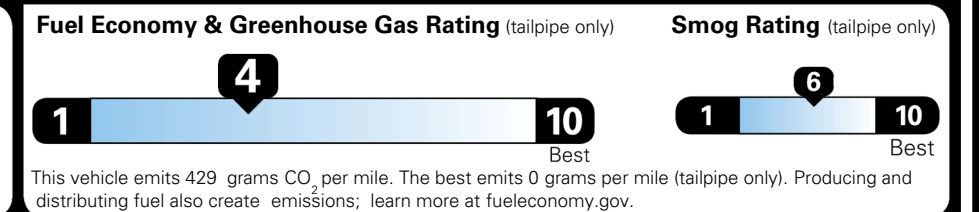

\$495.00
 \$625.00
 \$250.00
 \$155.00
 \$390.00
 \$145.00

MSRP INCLUDING OPTIONS

\$ 49,350.00

INLAND FREIGHT AND HANDLING

\$ 1,545.00

TOTAL MANUFACTURER'S SUGGESTED RETAIL PRICE ▶

\$ 50,895.00

TOTAL ADDITIONAL WEIGHT: 19.8

EPA DOT Fuel Economy and Environment

Gasoline Vehicle

You spend \$3,500 more in fuel costs over 5 years compared to the average new vehicle.

Annual fuel cost \$2,300

Actual results will vary for many reasons, including driving conditions and how you drive and maintain your vehicle. The average new vehicle gets 29 MPG and costs \$8,000 to fuel over 5 years. Cost estimates are based on 15,000 miles per year at \$ 3.10 per gallon. MPGe is miles per gasoline gallon equivalent. Vehicle emissions are a significant cause of climate change and smog.