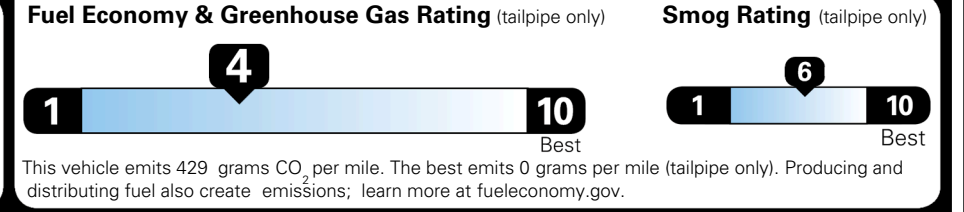

Actual results will vary for many reasons, including driving conditions and how you drive and maintain your vehicle. The average new vehicle gets 29 MPG and costs $8,000 to fuel over 5 years. Cost estimates are based on 15,000 miles per year at $ 3.10 per gallon. MPGe is miles per gasoline gallon equivalent. Vehicle emissions are a significant cause of climate change and smog.

fueleconomy.gov
Calculate personalized estimates and compare vehicles

Smartphone QR Code

GOVERNMENT 5-STAR SAFETY RATINGS

Overall Vehicle Score	Not Rated	
Based on the combined rating of frontal, side and rollover. Should ONLY be compared to other vehicles of similar size and weight.		
Frontal Crash	Driver	Not Rated
	Passenger	Not Rated
Based on the risk of injury in a frontal impact. Should ONLY be compared to other vehicles of similar size and weight.		
Side Crash	Front seat	Not Rated
	Rear seat	Not Rated
Star ratings based on the risk of injury in a side impact.		
Rollover	Not Rated	
Star ratings based on the risk of rollover in a single-vehicle crash.		

Star ratings range from 1 to 5 stars (★★★★★) with 5 being the highest.
Source: National Highway Traffic Safety Administration (NHTSA).
www.safercar.gov or 1-888-327-4236

Manufacturer's suggested retail price includes Manufacturer's recommended pre-delivery service. License and title fees, state and local taxes and other dealer installed options and accessories are not included in the manufacturer's suggested retail price.

PARTS CONTENT INFORMATION

FOR VEHICLES IN THIS CAR LINE U.S./CANADIAN PARTS CONTENT: 50 %

MAJOR SOURCES OF FOREIGN PARTS: KOREA: 35%

NOTE: PARTS CONTENT DOES NOT INCLUDE FINAL ASSEMBLY, DISTRIBUTION, OR OTHER NON-PARTS COSTS.

FOR THIS VEHICLE FINAL ASSEMBLY POINT: WEST POINT, GA, USA

COUNTRY OF ORIGIN ENGINE (MOTOR): KOREA

TRANSMISSION: USA