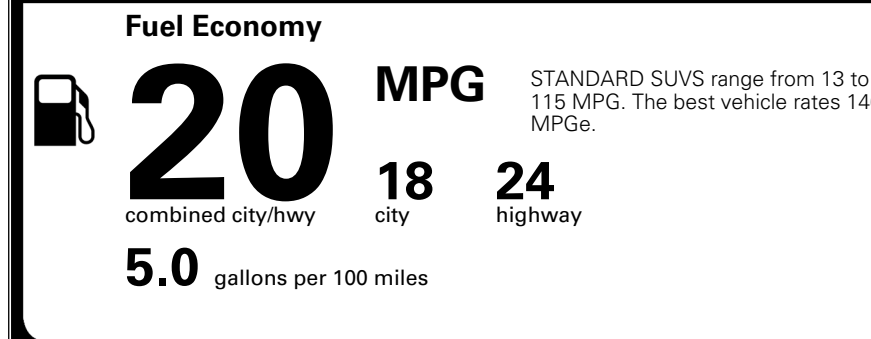

WARRANTY
10 Year/100,000 Mile Limited Powertrain Warranty
5 Year/60,000 Mile Limited Basic Warranty
5 Year/60,000 Mile Roadside Assistance

*Additional terms and conditions apply.
**Kia Connect may be currently unavailable for some Model Year 2022 and newer vehicles sold or purchased in Massachusetts; please see owners.kia.com for more information.
NOTE: When you purchase this vehicle, Kia America, Inc. collects personal information you provide to the dealership. For information on our collection and use of personal information and your rights, please see our Privacy Policy on www.kia.com.

MANUFACTURER'S SUGGESTED RETAIL PRICE ▶

COMPARE X-LINE EX AWD FEATURES

Added to/in place of standard EX AWD features

- 21" Gloss Black Alloy Wheels
- LED Projector Fog Lights
- X-Line Exterior and Interior Styling
- Liftgate Lamp
- Black Exterior Emblems
- 2nd Row Captain's Chairs (2 Seats)
- Self-Leveling Rear Suspension

ADDITIONAL INSTALLED EQUIPMENT:

(In addition to or in place of standard features)

- Wolf Gray Paint
- Towing Package
- Tow Hitch
- Carpeted Floor Mats

MSRP INCLUDING OPTIONS

INLAND FREIGHT AND HANDLING

TOTAL MANUFACTURER'S SUGGESTED RETAIL PRICE ▶

TOTAL ADDITIONAL WEIGHT: 7.2

$ 47,290.00

Included
Included
Included
Included
Included
Included
Included

$495.00
$625.00
$250.00

$ 48,660.00

$ 1,545.00

$ 50,205.00

EPA DOT Fuel Economy and Environment

Gasoline Vehicle

You spend $3,500 more in fuel costs over 5 years
compared to the average new vehicle.

Annual fuel cost $2,300