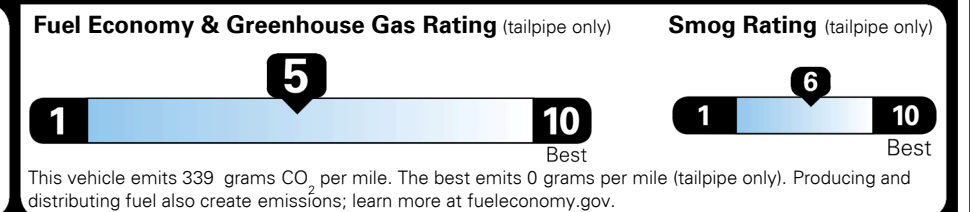

fueleconomy.gov
Calculate personalized estimates and compare vehicles

Actual results will vary for many reasons, including driving conditions and how you drive and maintain your vehicle. The average new vehicle gets 29 MPG and costs $8,500 to fuel over 5 years. Cost estimates are based on 15,000 miles per year at $ 3.30 per gallon. MPGe is miles per gasoline gallon equivalent. Vehicle emissions are a significant cause of climate change and smog.

U.S. DEPARTMENT OF ENERGY NATIONAL ENERGY LABORATORY U.S. DEPARTMENT OF TRANSPORTATION NATIONAL HIGHWAY TRAFFIC SAFETY ADMINISTRATION U.S. ENVIRONMENTAL PROTECTION AGENCY

Smartphone QR Code

GOVERNMENT 5-STAR SAFETY RATINGS

Overall Vehicle Score ★★★★★
Based on the combined rating of frontal, side and rollover. Should ONLY be compared to other vehicles of similar size and weight.

Frontal	Driver	★★★★★
Crash	Passenger	★★★★★
Based on the risk of injury in a frontal impact. Should ONLY be compared to other vehicles of similar size and weight.		
Side	Front seat	★★★★★
Crash	Rear seat	★★★★★
Star ratings based on the risk of injury in a side impact.		
Rollover		★★★★★
Star ratings based on the risk of rollover in a single-vehicle crash.		

PARTS CONTENT INFORMATION

FOR VEHICLES IN THIS CAR LINE U.S./CANADIAN PARTS CONTENT: 55 %

MAJOR SOURCES OF FOREIGN PARTS: KOREA: 30%

NOTE: PARTS CONTENT DOES NOT INCLUDE FINAL ASSEMBLY, DISTRIBUTION, OR OTHER NON-PARTS COSTS.

FOR THIS VEHICLE FINAL ASSEMBLY POINT: WEST POINT, GA, USA

COUNTRY OF ORIGIN ENGINE (MOTOR): USA

TRANSMISSION: USA

Star ratings range from 1 to 5 stars (★★★★★) with 5 being the highest.
Source: National Highway Traffic Safety Administration (NHTSA).
www.safercar.gov or 1-888-327-4236

Manufacturer's suggested retail price includes Manufacturer's recommended pre-delivery service. License and title fees, state and local taxes and other dealer installed options and accessories are not included in the manufacturer's suggested retail price.

*Additional terms and conditions apply.
**Kia Connect may be currently unavailable for some Model Year 2022 and newer vehicles sold or purchased in Massachusetts; please see owners.kia.com for more information.
NOTE: When you purchase this vehicle, Kia America, Inc. collects personal information you provide to the dealership. For information on our collection and use of personal information and your rights, please see our Privacy Policy on www.kia.com.