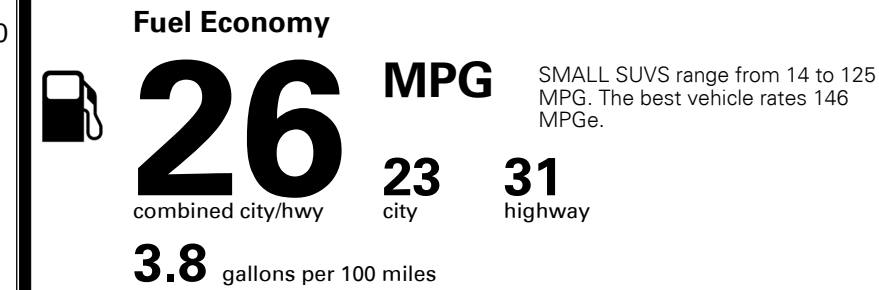

INLAND FREIGHT AND HANDLING \$ 1,445.00

TOTAL MANUFACTURER'S SUGGESTED RETAIL PRICE ▶ \$ 33,900.00

TOTAL ADDITIONAL WEIGHT: 10.1

EPA DOT Fuel Economy and Environment

Gasoline Vehicle

You spend \$1,000 more in fuel costs over 5 years
 compared to the average new vehicle.