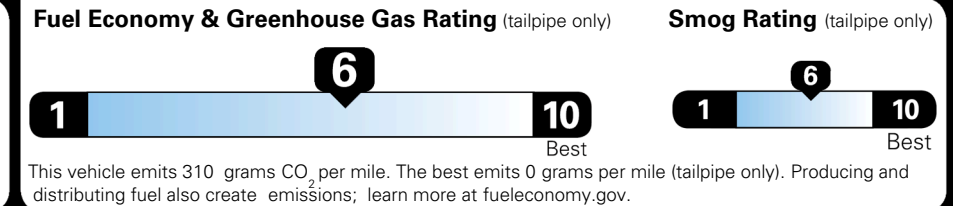

\$495.00
 \$295.00
 \$2,200.00
 \$110.00
 \$200.00
 \$350.00

EPA DOT Fuel Economy and Environment

Gasoline Vehicle

You save \$0
 in fuel costs over 5 years compared to the average new vehicle.

Annual fuel cost \$1,700