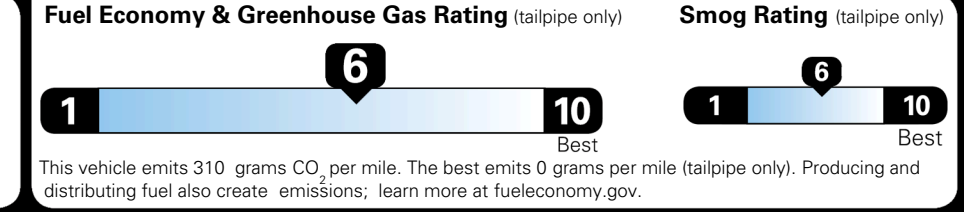

\$ 30,395.00

EPA DOT Fuel Economy and Environment

Gasoline Vehicle

You save \$0
 in fuel costs over 5 years compared to the average new vehicle.

Annual fuel cost \$1,700

Actual results will vary for many reasons, including driving conditions and how you drive and maintain your vehicle. The average new vehicle gets 29 MPG and costs \$8,500 to fuel over 5 years. Cost estimates are based on 15,000 miles per year at \$ 3.30 per gallon. MPGe is miles per gasoline gallon equivalent. Vehicle emissions are a significant cause of climate change and smog.