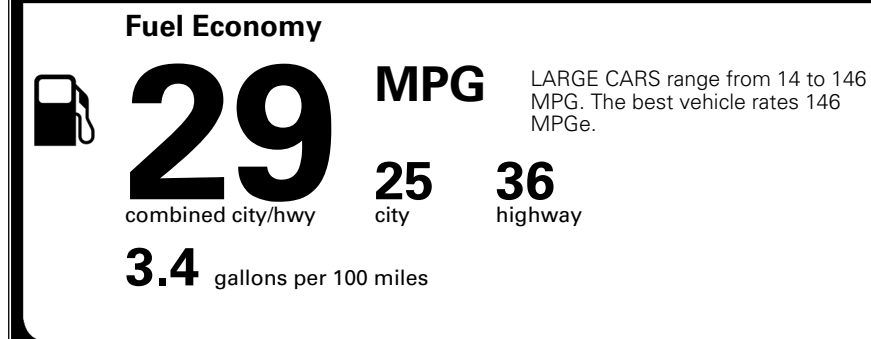

\$495.00
 \$295.00
 \$2,200.00

 \$110.00
 \$200.00
 \$350.00

\$ 32,140.00

\$ 1,245.00

\$ 33,385.00

EPA DOT Fuel Economy and Environment

Gasoline Vehicle

You save \$0
 in fuel costs over 5 years compared to the average new vehicle.