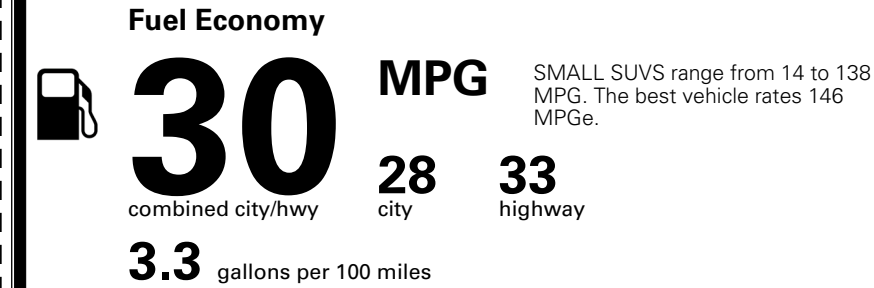

MANUFACTURER'S SUGGESTED RETAIL PRICE ▶

$ 26,390.00

COMPARE S FWD FEATURES

Added to/in place of standard LX FWD features

- 18" Alloy Wheels
- Heated Outside Mirrors
- Gloss Black Exterior Trim Accents
- Automatic Pop-Out Outside Door Handles
- Blind-Spot Collision-Avoidance Assist
- Rear Cross-Traffic Collision-Avoidance Assist
- Safe Exit Warning
- Power Driver's Seat w/ Power Lumbar
- Wireless Phone Charger

Included
Included
Included
Included
Included
Included
Included
Included
Included

ADDITIONAL INSTALLED EQUIPMENT:
(In addition to or in place of standard features)
Carpeted Floor Mats

$200.00

MSRP INCLUDING OPTIONS

$ 26,590.00

INLAND FREIGHT AND HANDLING

$ 1,495.00

TOTAL MANUFACTURER'S SUGGESTED RETAIL PRICE ▶

$ 28,085.00

*Additional terms and conditions apply.

**Kia Connect may be currently unavailable for some Model Year 2022 and newer vehicles sold or purchased in Massachusetts; please see owners.kia.com for more information.

NOTE: When you purchase this vehicle, Kia America, Inc. collects personal information you provide to the dealership. For information on our collection and use of personal information and your rights, please see our Privacy Policy on www.kia.com.

TOTAL ADDITIONAL WEIGHT: 7.2

EPA DOT Fuel Economy and Environment

Gasoline Vehicle

You save $250
in fuel costs over 5 years compared to the average new vehicle.

Annual fuel cost $1,550