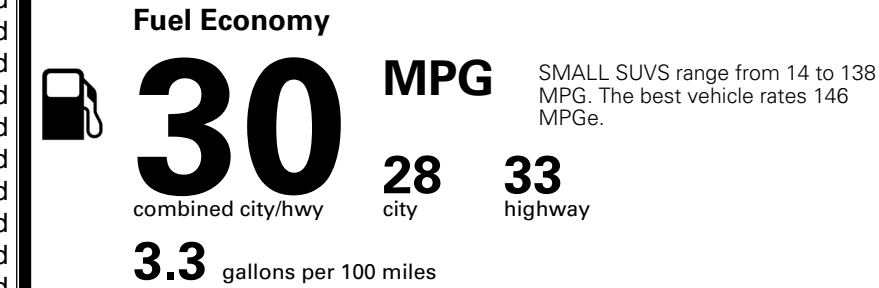

MANUFACTURER'S SUGGESTED RETAIL PRICE ▶

$ 26,390.00

COMPARE S FWD FEATURES

Added to/in place of standard LX FWD features

- 18" Alloy Wheels
- Heated Outside Mirrors
- Gloss Black Exterior Trim Accents
- Automatic Pop-Out Outside Door Handles
- Blind-Spot Collision-Avoidance Assist
- Rear Cross-Traffic Collision-Avoidance Assist
- Safe Exit Warning
- Power Driver's Seat w/ Power Lumbar
- Wireless Phone Charger

Included
Included
Included
Included
Included
Included
Included
Included
Included

ADDITIONAL INSTALLED EQUIPMENT:
(In addition to or in place of standard features)
Carpeted Floor Mats

$200.00

MSRP INCLUDING OPTIONS

$ 26,590.00

INLAND FREIGHT AND HANDLING

$ 1,495.00

TOTAL MANUFACTURER'S SUGGESTED RETAIL PRICE ▶

$ 28,085.00

*Additional terms and conditions apply.

**Kia Connect may be currently unavailable for some Model Year 2022 and newer vehicles sold or purchased in Massachusetts; please see owners.kia.com for more information.

NOTE: When you purchase this vehicle, Kia America, Inc. collects personal information you provide to the dealership. For information on our collection and use of personal information and your rights, please see our Privacy Policy on www.kia.com.

TOTAL ADDITIONAL WEIGHT: 7.2

EPA DOT Fuel Economy and Environment

Gasoline Vehicle

You save $250
in fuel costs over 5 years compared to the average new vehicle.

Annual fuel cost $1,550