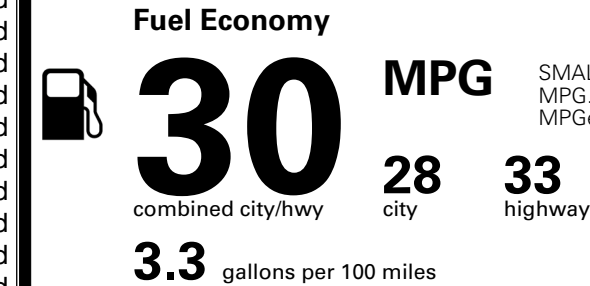

\$ 26,590.00

INLAND FREIGHT AND HANDLING

\$ 1,495.00

TOTAL MANUFACTURER'S SUGGESTED RETAIL PRICE ▶

\$ 28,085.00

TOTAL ADDITIONAL WEIGHT: 7.2

*Additional terms and conditions apply.

**Kia Connect may be currently unavailable for some Model Year 2022 and newer vehicles sold or purchased in Massachusetts; please see owners.kia.com for more information.

EPA DOT Fuel Economy and Environment

Gasoline Vehicle

SMALL SUVs range from 14 to 138 MPG. The best vehicle rates 146 MPGe.

You save \$250
 in fuel costs over 5 years compared to the average new vehicle.