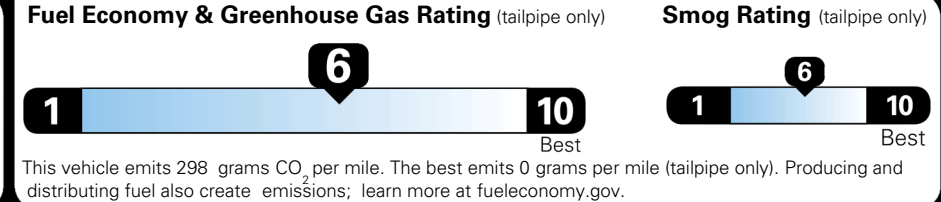

Actual results will vary for many reasons, including driving conditions and how you drive and maintain your vehicle. The average new vehicle gets 29 MPG and costs $8,000 to fuel over 5 years. Cost estimates are based on 15,000 miles per year at $ 3.10 per gallon. MPGe is miles per gasoline gallon equivalent. Vehicle emissions are a significant cause of climate change and smog.

fueleconomy.gov

Calculate personalized estimates and compare vehicles

GOVERNMENT 5-STAR SAFETY RATINGS

Overall Vehicle Score	Not Rated	
Based on the combined rating of frontal, side and rollover. Should ONLY be compared to other vehicles of similar size and weight.		
Frontal Crash	Driver Passenger	Not Rated
Based on the risk of injury in a frontal impact. Should ONLY be compared to other vehicles of similar size and weight.		
Side Crash	Front seat Rear seat	Not Rated
Star ratings based on the risk of injury in a side impact.		
Rollover	Not Rated	
Star ratings based on the risk of rollover in a single-vehicle crash.		

Star ratings range from 1 to 5 stars (★★★★★) with 5 being the highest.
Source: National Highway Traffic Safety Administration (NHTSA).
www.safercar.gov or 1-888-327-4236

Manufacturer's suggested retail price includes Manufacturer's recommended pre-delivery service. License and title fees, state and local taxes and other dealer installed options and accessories are not included in the manufacturer's suggested retail price.

PARTS CONTENT INFORMATION

FOR VEHICLES IN THIS CAR LINE U.S./CANADIAN PARTS CONTENT: 0 %

MAJOR SOURCES OF FOREIGN PARTS: KOREA: 90%

NOTE: PARTS CONTENT DOES NOT INCLUDE FINAL ASSEMBLY, DISTRIBUTION, OR OTHER NON-PARTS COSTS.

FOR THIS VEHICLE FINAL ASSEMBLY POINT: GWANGJU, KOREA

COUNTRY OF ORIGIN ENGINE (MOTOR): KOREA
TRANSMISSION: KOREA