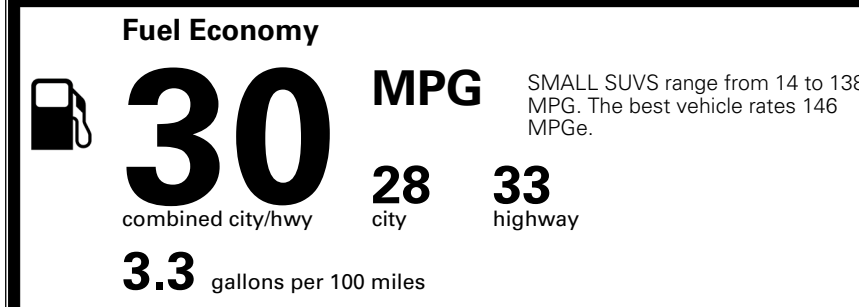

*Additional terms and conditions apply.
**Kia Connect may be currently unavailable for some Model Year 2022 and newer vehicles sold or purchased in Massachusetts; please see owners.kia.com for more information.
NOTE: When you purchase this vehicle, Kia America, Inc. collects personal information you provide to the dealership. For information on our collection and use of personal information and your rights, please see our Privacy Policy on www.kia.com.

MANUFACTURER'S SUGGESTED RETAIL PRICE ▶

COMPARE S FWD FEATURES

Added to/in place of standard LX FWD features

- 18" Alloy Wheels
- Heated Outside Mirrors
- Gloss Black Exterior Trim Accents
- Automatic Pop-Out Outside Door Handles
- Blind-Spot Collision-Avoidance Assist
- Rear Cross-Traffic Collision-Avoidance Assist
- Safe Exit Warning
- Power Driver's Seat w/ Power Lumbar
- Wireless Phone Charger

ADDITIONAL INSTALLED EQUIPMENT:
(In addition to or in place of standard features)
Frost Blue / Black Roof Paint
Carpeted Floor Mats

MSRP INCLUDING OPTIONS

INLAND FREIGHT AND HANDLING

TOTAL MANUFACTURER'S SUGGESTED RETAIL PRICE ▶

TOTAL ADDITIONAL WEIGHT: 7.2

$ 26,390.00

Included
Included
Included
Included
Included
Included
Included
Included
Included

$545.00
$200.00

$ 27,135.00

$ 1,495.00

$ 28,630.00

EPA DOT Fuel Economy and Environment

Gasoline Vehicle

You save $250
in fuel costs over 5 years compared to the average new vehicle.

Annual fuel cost $1,550