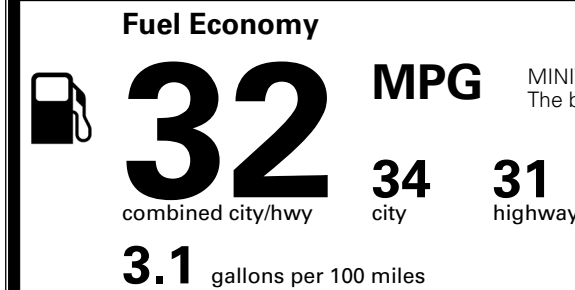

EPA DOT Fuel Economy and Environment

Gasoline Vehicle

MINIVANS range from 20 to 83 MPG. The best vehicle rates 146 MPGe.

You save $750
in fuel costs over 5 years compared to the average new vehicle.

Annual fuel cost
$1,550